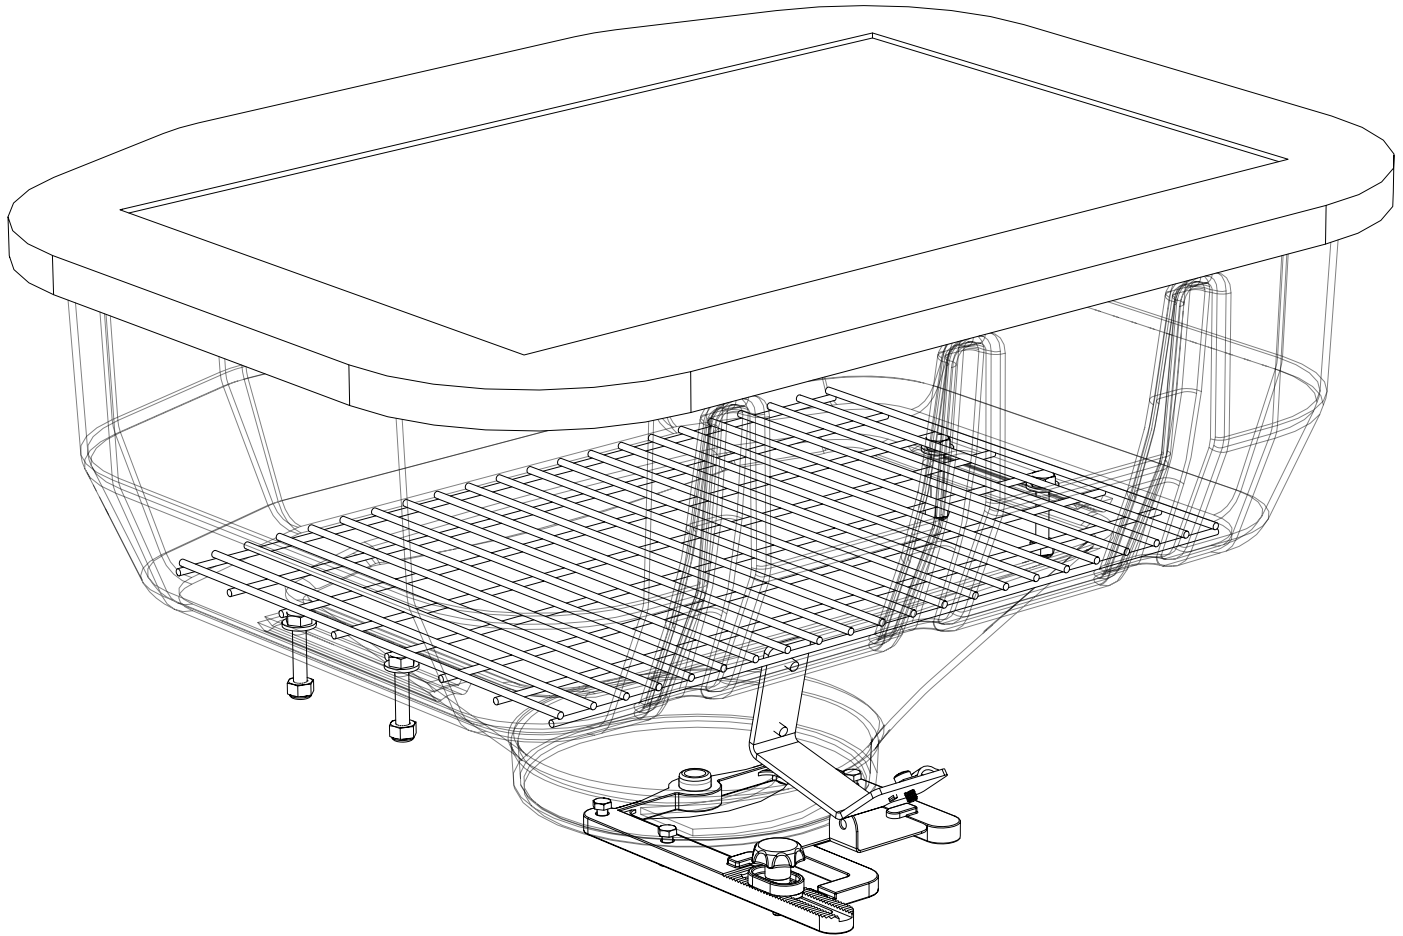

Key to Parts

Model # SP-65

A4014	Hardware Kit Handle	D5936	Gate Stop Spring
A4185	Hardware Kit	D5938	Spring Pin 5/32" X 3/4"
D5292	Washer #10 Flat Stainless	D5939	Spring Pin 5/32" X 1"
D5345	Gate Slide	D5941	Axle Spacer
D5384	Decal Made In The USA	D5948	Nut #10-32 Nylox Stainless
D5389	Decal Serial Number	D5967	Hopper Cover
D5902	Spinner	D5971	Wheel
D5905	Bolt #10-32 X 1/2" Hex Head	D5973	Top Screen
D5909	Gear Axle	D5974	Hopper Frame Leg
D5910	Gear Spinner Shaft	D5975	Handle Right
D5911	Gear Cover	D5976	Handle Left
D5912	Gate Track	D5977	Frame Stand
D5913	Gear Support	D5981	Hopper
D5915	Axle	D5982	Cable Bracket
D5916	Spinner Shaft	D5983	Gate Cable
D5917	Handle Grip	D5990	Decal On/Off
D5921	Spring Pin 3/16" X 1-1/4"	D5993	Stir Wire
D5923	Wheel Bushing	D5994	Grease Fitting Straight 1/8" Drive
D5926	Spinner Shaft Support	D6024	Shaft Collar
D5927	Gate Adjustment Stop	D6090	Tube Cap
D5928	Gate Stop Nut	F50753	Owner's Manual
D5930	Gear Cover Lock Ring	F50772	Cable Clip
D5935	Gate Stop Knob		

Hopper Assembly Parts Breakdown

Model # SP-65

Hopper Assembly Parts Breakdown

Model # SP-65

ID #	Part #	Qty
1	D5292	2
2	D5345	1
3	D5361	1
4	D5905	6
5	D5907	4
6	D5912	1
7	D5927	1
8	D5928	1
9	D5935	1
10	D5936	1

ID #	Part #	Qty
11	D5948	4
12	D5967	1
13	D5973	1
14	D5981	1
15	D5982	1
16	F50772	1
17	T15014	4
18	T15016	4

Axle Assembly Parts Breakdown

Model # SP-65

ID #	Part #	Qty
1	D5902	1
2	D5909	1
3	D5910	1
4	D5911	2
5	D5913	1
6	D5915	1
7	D5919	1
8	D5921	2