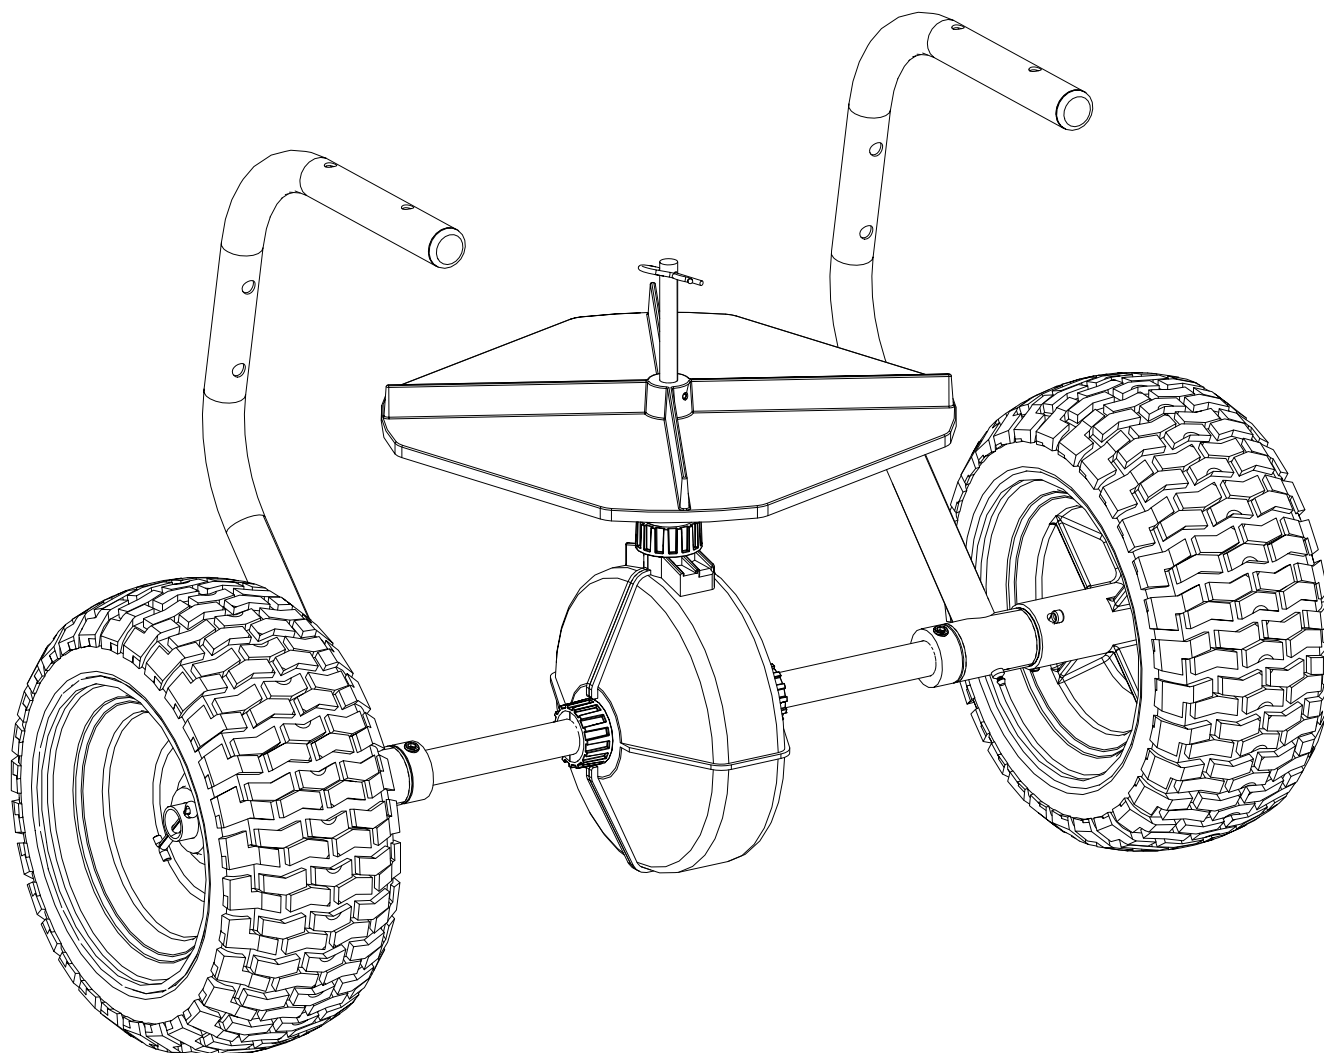

Key to Parts

Model # SP-65

A4014	Hardware Kit Handle	D5936	Gate Stop Spring
A4185	Hardware Kit	D5938	Spring Pin 5/32" X 3/4"
D5292	Washer #10 Flat Stainless	D5939	Spring Pin 5/32" X 1"
D5345	Gate Slide	D5941	Axle Spacer
D5384	Decal Made In The USA	D5948	Nut #10-32 Nylox Stainless
D5389	Decal Serial Number	D5967	Hopper Cover
D5902	Spinner	D5971	Wheel
D5905	Bolt #10-32 X 1/2" Hex Head	D5973	Top Screen
D5909	Gear Axle	D5974	Hopper Frame Leg
D5910	Gear Spinner Shaft	D5975	Handle Right
D5911	Gear Cover	D5976	Handle Left
D5912	Gate Track	D5977	Frame Stand
D5913	Gear Support	D5981	Hopper
D5915	Axle	D5982	Cable Bracket
D5916	Spinner Shaft	D5983	Gate Cable
D5917	Handle Grip	D5990	Decal On/Off
D5921	Spring Pin 3/16" X 1-1/4"	D5993	Stir Wire
D5923	Wheel Bushing	D5994	Grease Fitting Straight 1/8" Drive
D5926	Spinner Shaft Support	D6024	Shaft Collar
D5927	Gate Adjustment Stop	D6090	Tube Cap
D5928	Gate Stop Nut	F50753	Owner's Manual
D5930	Gear Cover Lock Ring	F50772	Cable Clip
D5935	Gate Stop Knob		

Hopper Assembly Parts Breakdown

Model # SP-65

Hopper Assembly Parts Breakdown

Model # SP-65

ID #	Part #	Qty
1	D5292	2
2	D5345	1
3	D5361	1
4	D5905	6
5	D5907	4
6	D5912	1
7	D5927	1
8	D5928	1
9	D5935	1
10	D5936	1

ID #	Part #	Qty
11	D5948	4
12	D5967	1
13	D5973	1
14	D5981	1
15	D5982	1
16	F50772	1
17	T15014	4
18	T15016	4

Axle Assembly Parts Breakdown

Model # SP-65

ID #	Part #	Qty
1	D5902	1
2	D5909	1
3	D5910	1
4	D5911	2
5	D5913	1
6	D5915	1
7	D5919	1
8	D5921	2