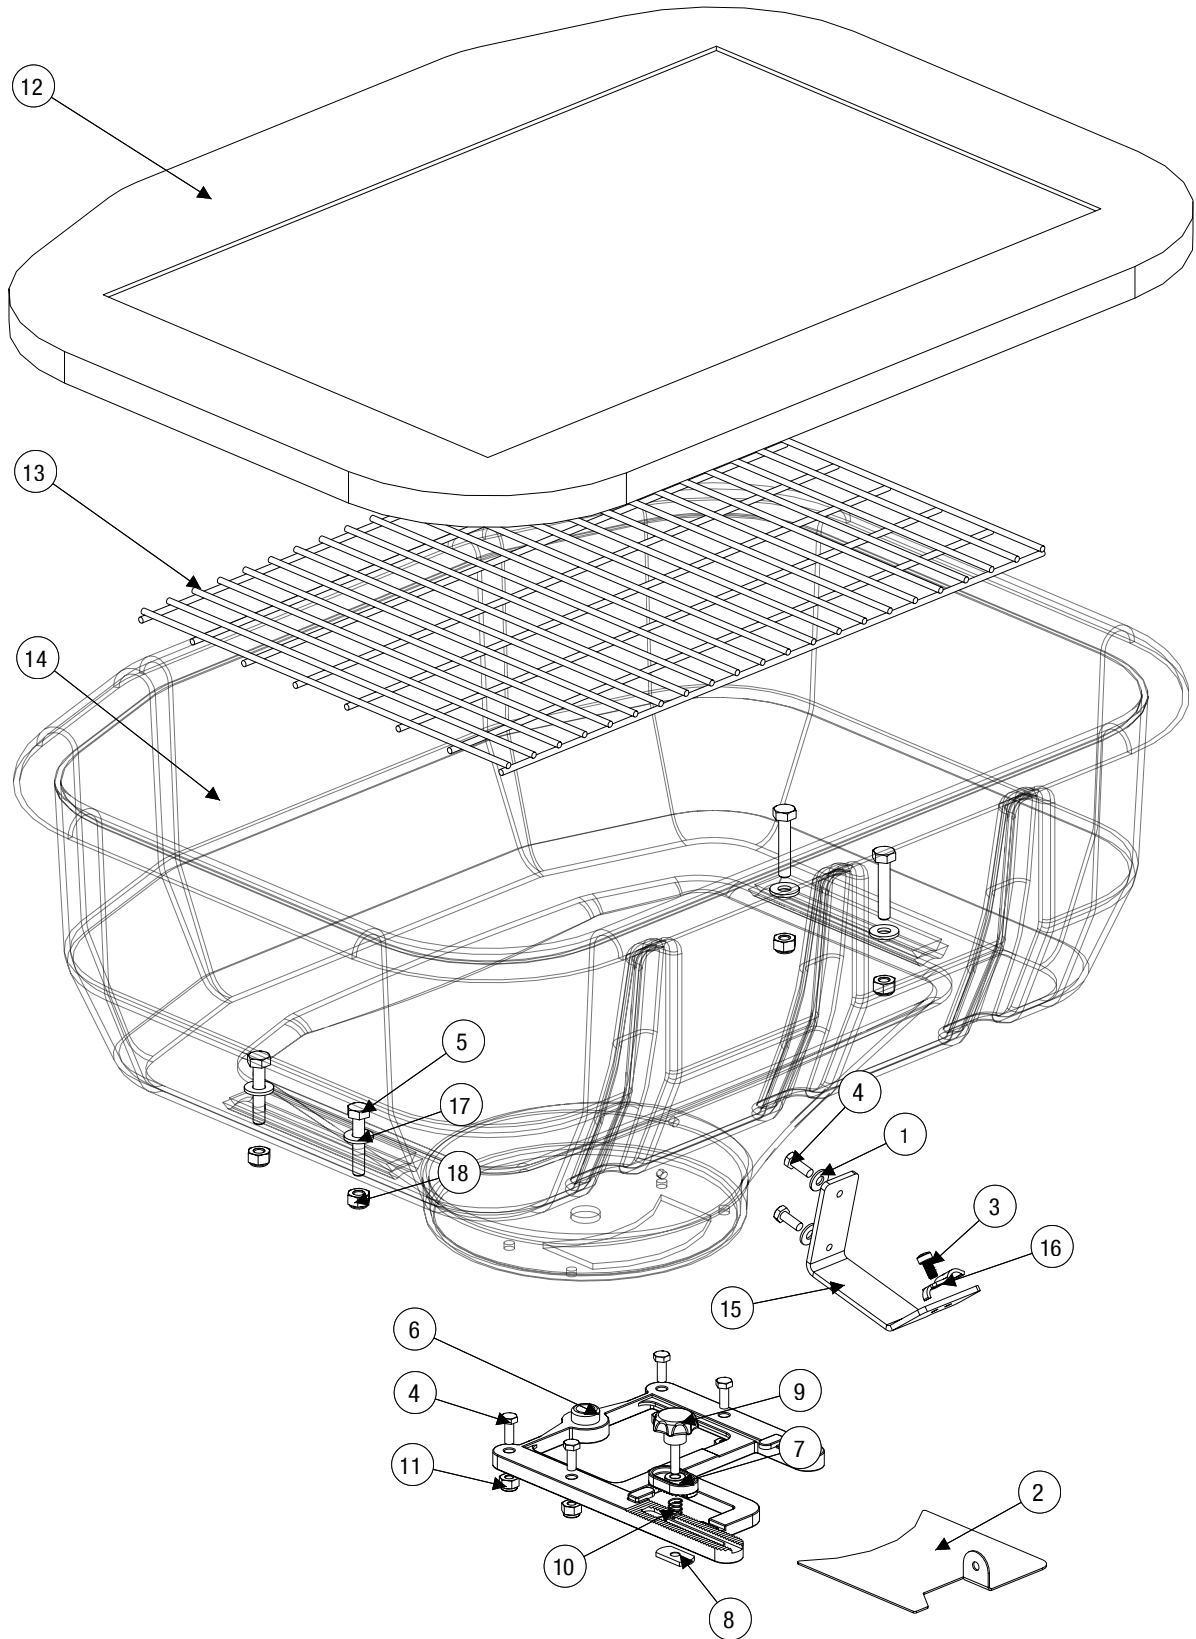

Key to Parts

Model # SP-65

A4014	Hardware Kit Handle	D5936	Gate Stop Spring
A4185	Hardware Kit	D5938	Spring Pin 5/32" X 3/4"
D5292	Washer #10 Flat Stainless	D5939	Spring Pin 5/32" X 1"
D5345	Gate Slide	D5941	Axle Spacer
D5384	Decal Made In The USA	D5948	Nut #10-32 Nylox Stainless
D5389	Decal Serial Number	D5967	Hopper Cover
D5902	Spinner	D5971	Wheel
D5905	Bolt #10-32 X 1/2" Hex Head	D5973	Top Screen
D5909	Gear Axle	D5974	Hopper Frame Leg
D5910	Gear Spinner Shaft	D5975	Handle Right
D5911	Gear Cover	D5976	Handle Left
D5912	Gate Track	D5977	Frame Stand
D5913	Gear Support	D5981	Hopper
D5915	Axle	D5982	Cable Bracket
D5916	Spinner Shaft	D5983	Gate Cable
D5917	Handle Grip	D5990	Decal On/Off
D5921	Spring Pin 3/16" X 1-1/4"	D5993	Stir Wire
D5923	Wheel Bushing	D5994	Grease Fitting Straight 1/8" Drive
D5926	Spinner Shaft Support	D6024	Shaft Collar
D5927	Gate Adjustment Stop	D6090	Tube Cap
D5928	Gate Stop Nut	F50753	Owner's Manual
D5930	Gear Cover Lock Ring	F50772	Cable Clip
D5935	Gate Stop Knob		

Hopper Assembly Parts Breakdown

Model # SP-65

Hopper Assembly Parts Breakdown

Model # SP-65

ID #	Part #	Qty
1	D5292	2
2	D5345	1
3	D5361	1
4	D5905	6
5	D5907	4
6	D5912	1
7	D5927	1
8	D5928	1
9	D5935	1
10	D5936	1

ID #	Part #	Qty
11	D5948	4
12	D5967	1
13	D5973	1
14	D5981	1
15	D5982	1
16	F50772	1
17	T15014	4
18	T15016	4

Axle Assembly Parts Breakdown

Model # SP-65

ID #	Part #	Qty
1	D5902	1
2	D5909	1
3	D5910	1
4	D5911	2
5	D5913	1
6	D5915	1
7	D5919	1
8	D5921	2

Model # SP-65

Handle Assembly Parts Breakdown

Model # SP-65

ID #	Part #	Qty
1	D5365	2
2	D5384	1
3	D5389	1
4	D5907	2
5	D5917	2
6	D5943	5
7	D5948	2

ID #	Part #	Qty
8	D5975	1
9	D5976	1
10	D5977	1
11	D5983	1
12	D5990	1
13	T15016	7